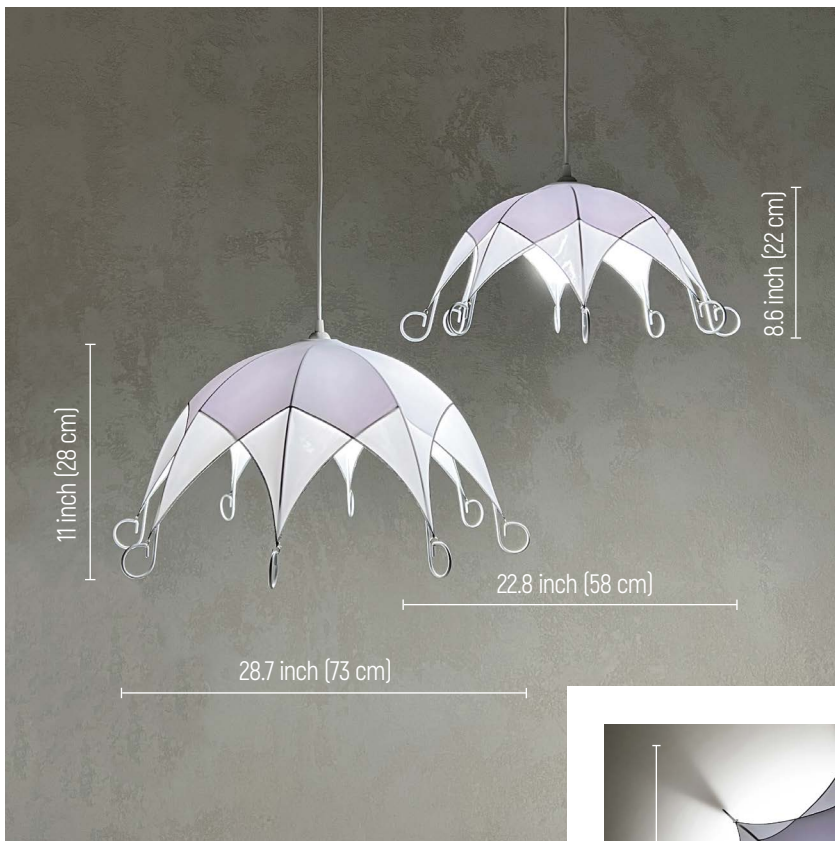

TECHNICAL SPECIFICATIONS:

Material - steel / powder paint / light-scattering fabric lampshade (can be washed in a washing machine on delicate mode)

Lampholder	E26 / E27, 1 pc
Mounting	ceiling / pendant / wall
Adjustable suspension	standard wire length with ceiling cup - 70 inch (180 cm) standard wire length with electric plug in - 157 inch (400 cm)
Dimensions:	
"LIGHT FLOWER"	height - 11 inch (28 cm), diameter - 28.7 inch (73 cm)
"SMALL LIGHT FLOWER"	height - 8.6 inch (22 cm), diameter - 22.8 inch (58 cm)
Weight	(complete set with ceiling cup)
"LIGHT FLOWER"	1.84 lb (835 g)
"SMALL LIGHT FLOWER"	1.52 lb (690 g)