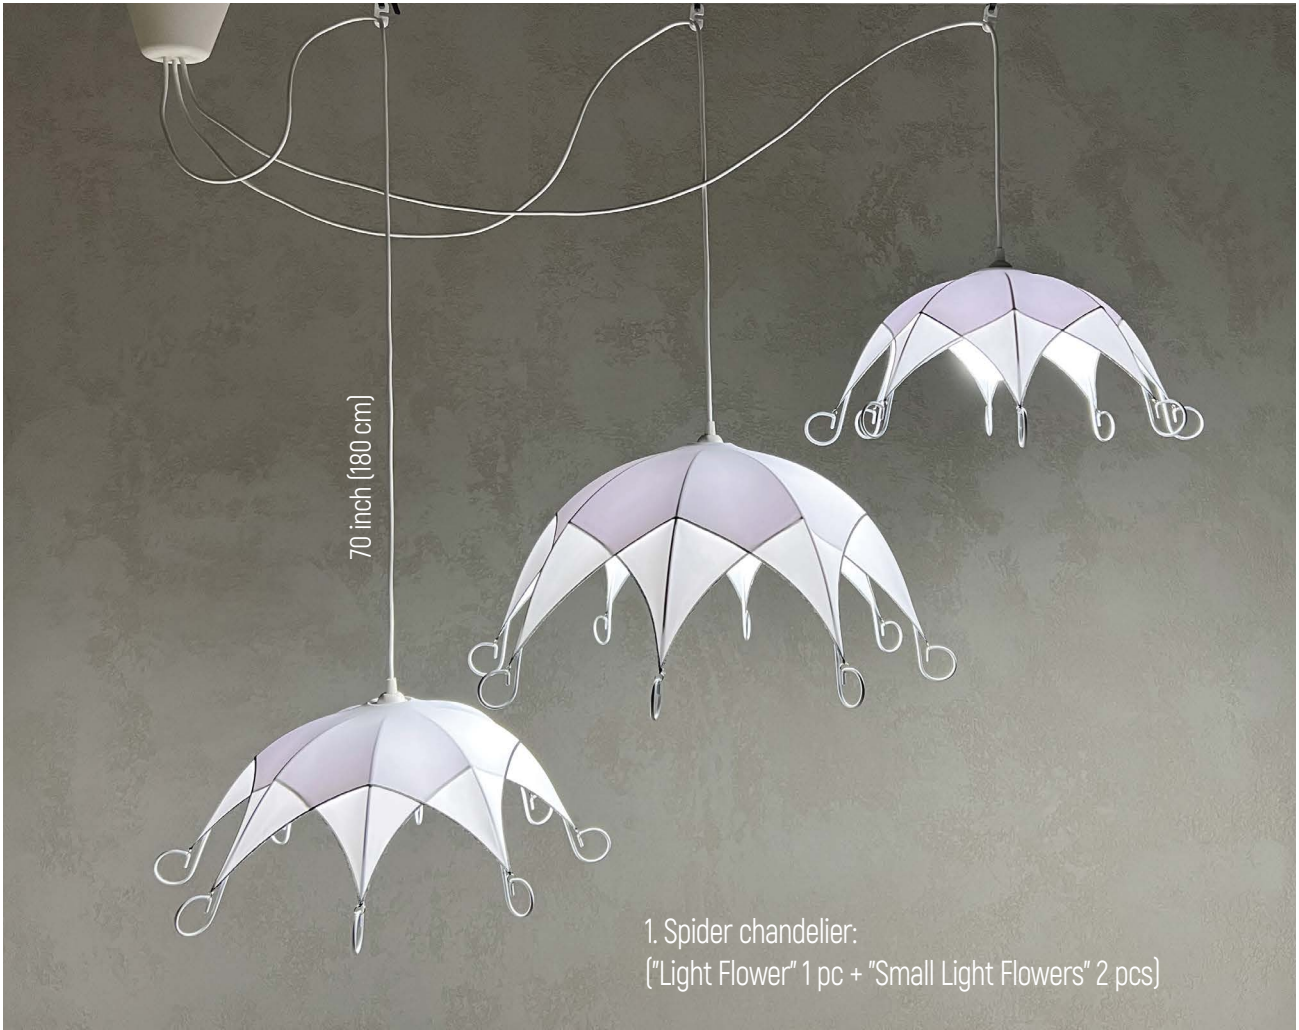

Fabric lampshades can be white or have two different colors. An amazing effect is given by the overlay of different colors of fabric lampshades, for example yellow and blue, when the light is turned on at the intersection of the fabrics turn the lampshade into a "watercolor" green.

In "LIGHT FLOWERS" with white lampshades, you can install LED RGB light bulb that can be programmed from a remote control, changing colors according to mood. Thus, this series of lamps, thanks to the open shape of the lampshade, performs the role of common and decorative lighting.

Lampholder	E26 / E27, 1 pc
Mounting	ceiling / pendant / wall
Adjustable suspension	standard wire length with ceiling cup - 70 inch (180 cm) standard wire length with electric plug in - 157 inch (400 cm)
Dimensions:	
"LIGHT FLOWER"	height - 11 inch (28 cm), diameter - 28.7 inch (73 cm)
"SMALL LIGHT FLOWER"	height - 8.6 inch (22 cm), diameter - 22.8 inch (58 cm)
Weight	(complete set with ceiling cup)
"LIGHT FLOWER"	1.84 lb (835 g)
"SMALL LIGHT FLOWER"	1.52 lb (690 g)