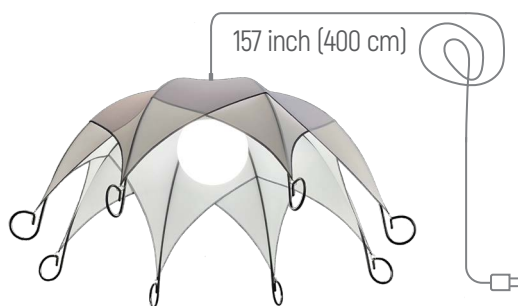

3. Lamp with (US/EU) plug